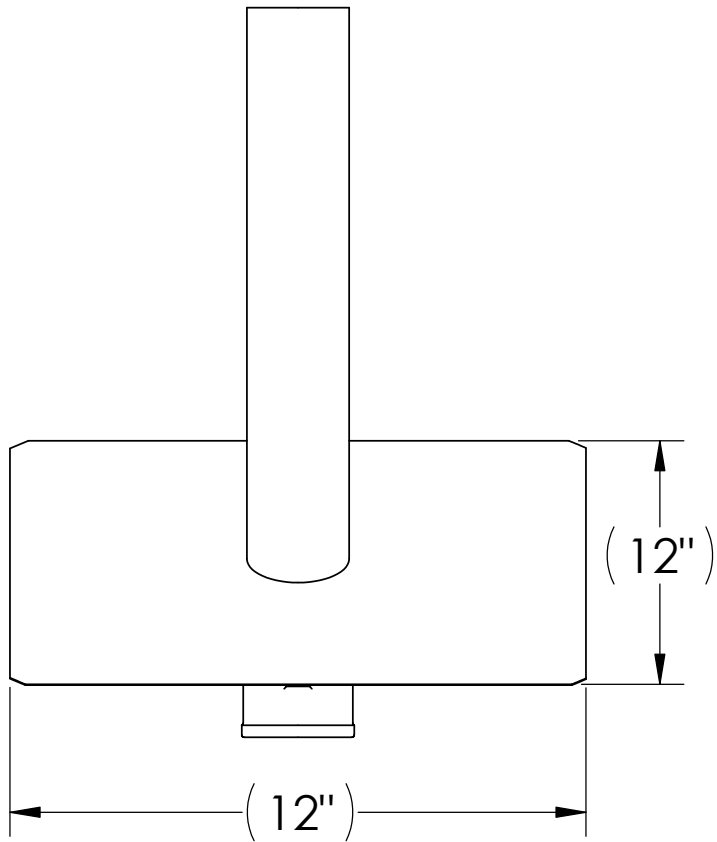

VENT STACK

AVAILABLE 1.5" TO 4". (SPECIFY PITCH.)

16 OZ. COPPER FLASHING.—

12" COPPER STACK

2", 3", OR 4" BRONZE FITTING. (ALSO AVAILABLE IN 1 1/2" THREADED FITTING.)